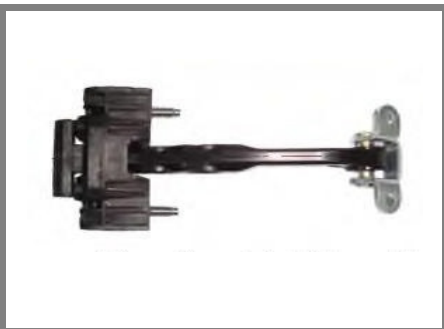

B030.13477 OEM:

Front Door Handle, Inner RH
FIORINO/DOBLO

B030.13221 OEM: 9181N9

Front Door Shuttle
BOXER/JUMPER/DUCATO III

B030.13222 OEM: 9181G3

Front Door Shuttle
BOXER/JUMPER

B030.13480 OEM: 9035AP

Front Door Shuttle
FIORINO