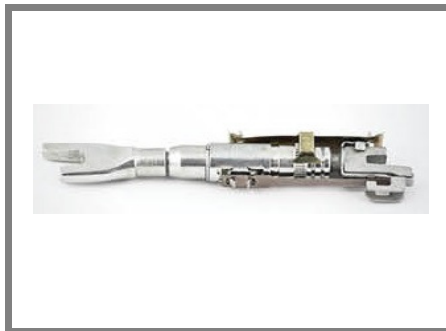

Brake Adjustment Mechanism

DOBLO

B030.13485 OEM: 431086