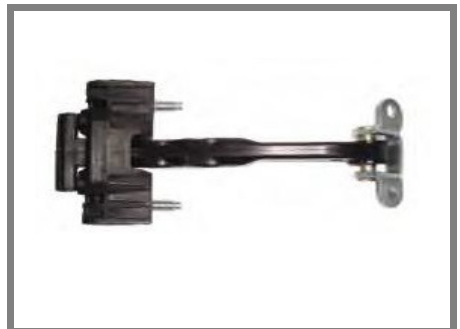

B030.13477 OEM:

Front Door Handle, Inner RH
FIORINO/DOBLO

B030.13221 OEM: 9181N9

Front Door Shuttle
BOXER/JUMPER/DUCATO III

B030.13222 OEM: 9181G3

Front Door Shuttle
BOXER/JUMPER

B030.13480 OEM: 9035AP

Front Door Shuttle
FIORINO