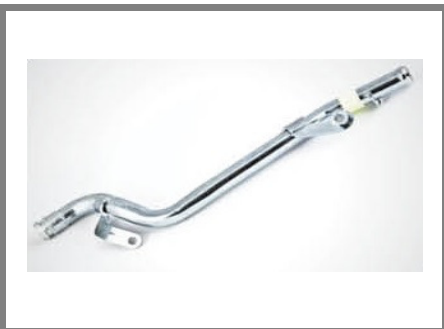

Water Jet Valve
Double

B030.12303 OEM:

Water Pump Pipe

ALBEA

B030.11686 OEM:

Wheel Bolt
Short Chrome

TEMpra

B030.11687 OEM: