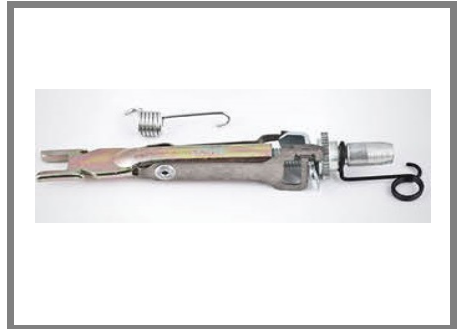

Brake Limiter Spring

DOBLO

FIAT

HELLUX

Plastic & Body Parts

B030.12199 OEM: 7078589

Brake Set Lever
Mechanism LH
PALIO

B030.12200 OEM: 7078614

Brake Set Lever
Mechanism RH
PALIO

B030.12201 OEM: 98845064-65

Brake Set Lever
Mechanism RH-LH
ALBEA

B030.13169 OEM: 0986TB1119825

Brake Set Lever Mechanism
RH
TEMPRA

B030.13170 OEM:

Brake Set Lever Mechanism
LH
TEMPRA