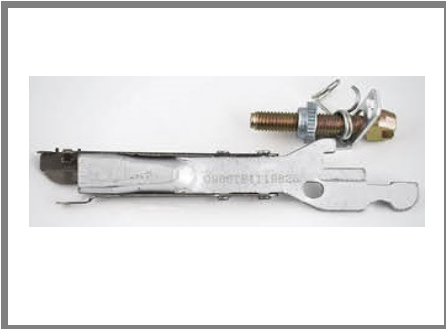

Brake Limiter Spring

DOBLO

FIAT

HELLUX

Plastic & Body Parts

B030.12199 OEM: 7078589

Brake Set Lever
Mechanism LH
PALIO

B030.12200 OEM: 7078614

Brake Set Lever
Mechanism RH
PALIO

B030.12201 OEM: 98845064-65

Brake Set Lever
Mechanism RH-LH
ALBEA

B030.13169 OEM: 0986TB1119825

Brake Set Lever Mechanism
RH
TEMPRA

B030.13170 OEM:

Brake Set Lever Mechanism
LH
TEMPRA