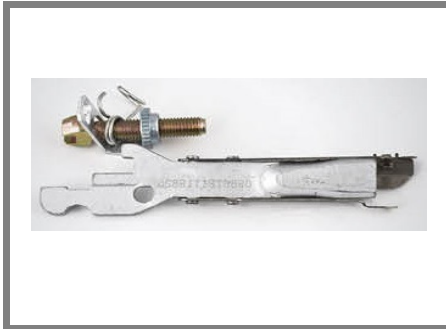

Brake Set Lever
Mechanism RH
PALIO

B030.12201 OEM: 98845064-65

Brake Set Lever
Mechanism RH-LH
ALBEA

B030.13169 OEM: 0986TB1119825

Brake Set Lever Mechanism
RH
TEMPRA

B030.13170 OEM:

Brake Set Lever Mechanism
LH
TEMPRA